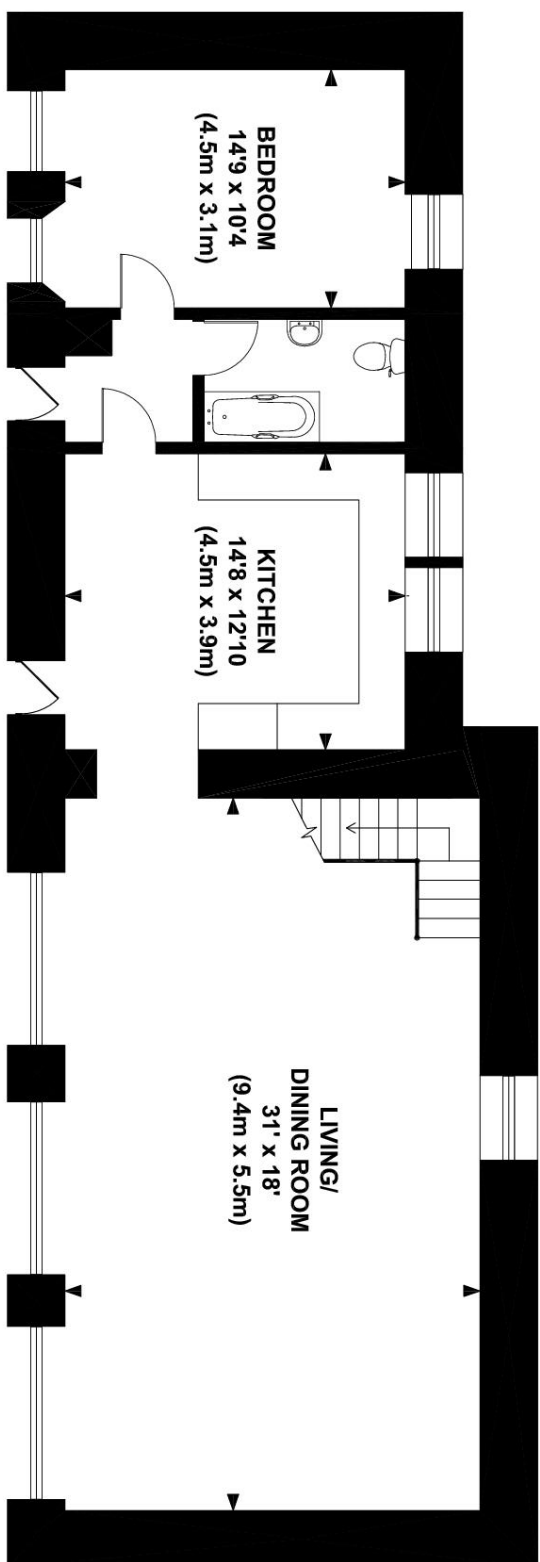

FIRST FLOOR

GROUND FLOOR
1 CAMPTON STEADING

NOT TO SCALE - FOR ILLUSTRATIVE PURPOSES ONLY
APPROX. GROSS INTERNAL FLOOR AREA 1543 SQ FT / 143 SQ M

All measurements and fixtures including doors and windows
are approximate and should be independently verified.

Copyright © exposure
www.photographyandfloorplans.co.uk